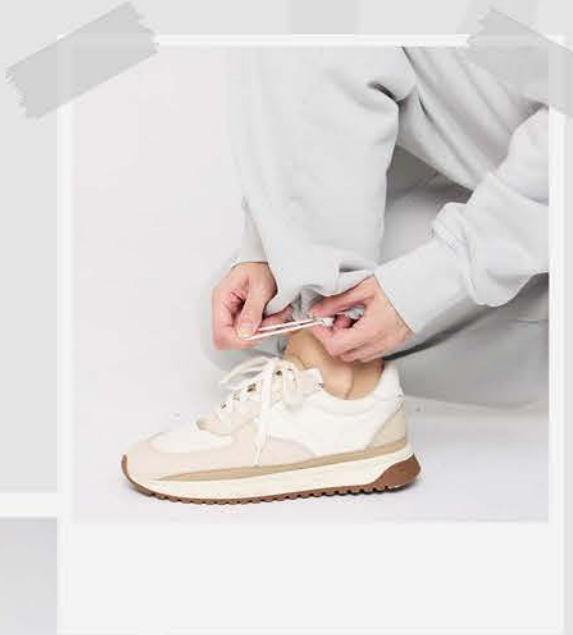

Collection: Whats your Personality?

Zodiac: Pisces

Color: Clay

Back Bone

PISCES

COMPASSIONATE

INTUITIVE

ROMANCE

WISE

TRUSTS ANYONE

ESCAPISM