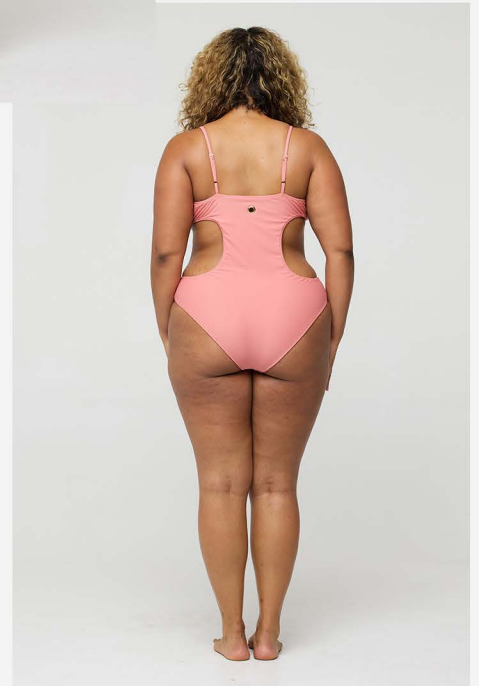

Back Bone
SWIM

Back Bone

THE POLLY: TWO-PIECE SWIMSUIT

Color : BLACK

DETAILS: GOLD GROMMET DETAILING

Back Bone

THE POLLY: TWO-PIECE SWIMSUIT

Color : HIGH TIDE

DETAILS: GOLD GROMMET DETAILING

Back Bone

THE TONEY: ONE-PIECE SWIMSUIT

Color : HIGH TIDE

DETAILS: GOLD GROMMET DETAILING

Back Bone

THE TONEY: ONE-PIECE SWIMSUIT

Color : RED REEF

DETAILS: GOLD GROMMET DETAILING

Back Bone

THE TONEY: ONE-PIECE SWIMSUIT

Color : MALIBU

DETAILS: GOLD GROMMET DETAILING

Back Bone

THE TONEY: ONE-PIECE SWIMSUIT

Color : PINK SALT

DETAILS: GOLD GROMMET DETAILING

Back Bone

THE TONEY: ONE-PIECE SWIMSUIT

Color : DEEP SEA

DETAILS: GOLD GROMMET DETAILING

Back Bone

THE TONEY: ONE-PIECE SWIMSUIT

Color : CORAL GARDEN