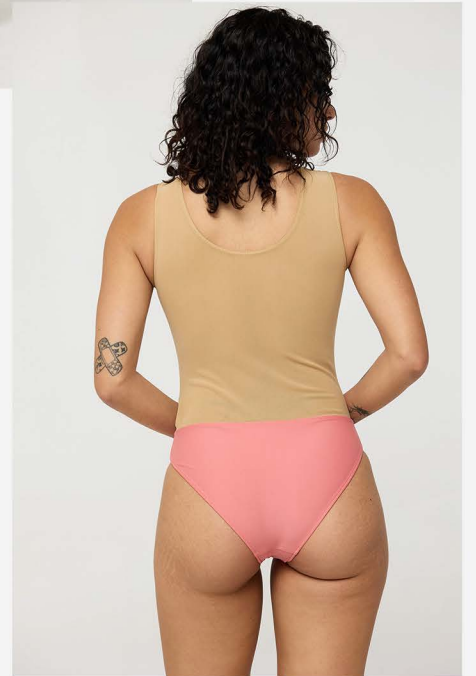

Back Bone

THE MORGAN: ONE-PIECE SWIMSUIT

Color : PINK SALT

DETAILS: GOLD GROMMET DETAILING