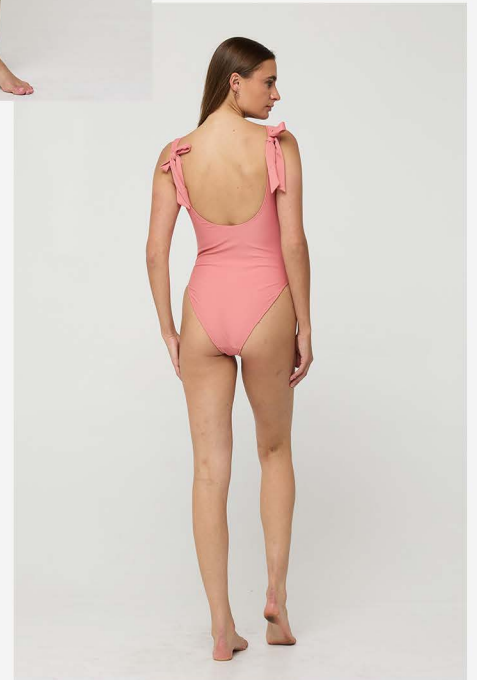

DETAILS: GOLD GROMMET DETAILING

Back Bone

THE KIRA: ONE-PIECE SWIMSUIT

Color : RED REEF

DETAILS: GOLD GROMMET DETAILING

Back Bone

THE KIRA: ONE-PIECE SWIMSUIT

Color : MALIBU

DETAILS: GOLD GROMMET DETAILING

Back Bone

THE KIRA: ONE-PIECE SWIMSUIT

Color : PINK SALT

DETAILS: GOLD GROMMET DETAILING

Back Bone

THE KIRA: ONE-PIECE SWIMSUIT

Color: DEEP SEA

DETAILS: GOLD GROMMET DETAILING

Back Bone

THE KIRA: ONE-PIECE SWIMSUIT

Color : CORAL GARDEN

DETAILS: GOLD GROMMET DETAILING

Back Bone

THE ANNABELLE: ONE-PIECE SWIMSUIT

Color : BLACK