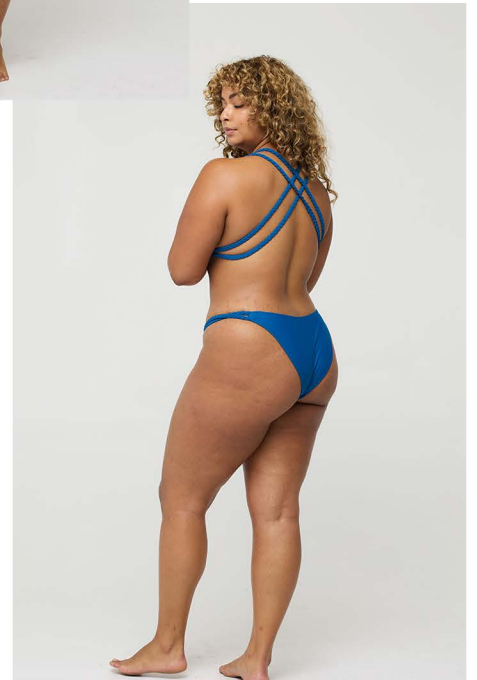

DETAILS: GOLD GROMMET DETAILING

Back Bone

THE BECKY: TWO-PIECE SWIMSUIT

Color : BLACK

DETAILS: GOLD GROMMET DETAILING

Back Bone

THE BECKY: TWO-PIECE SWIMSUIT

Color : HIGH TIDE

DETAILS: GOLD GROMMET DETAILING

Back Bone

THE BECKY: TWO-PIECE SWIMSUIT

Color : RED REEF

DETAILS: GOLD GROMMET DETAILING

Back Bone

THE BECKY: TWO-PIECE SWIMSUIT

Color : MALIBU

DETAILS: GOLD GROMMET DETAILING

Back Bone

THE BECKY: TWO-PIECE SWIMSUIT

Color : PINK SALT

DETAILS: GOLD GROMMET DETAILING

Back Bone

THE BECKY: TWO-PIECE SWIMSUIT

Color : DEEP SEA

DETAILS: GOLD GROMMET DETAILING

Back Bone

THE BECKY: TWO-PIECE SWIMSUIT

Color : CORAL GARDEN

DETAILS: GOLD GROMMET DETAILING

Back Bone

THE TONEY: ONE-PIECE SWIMSUIT

Color : BLACK