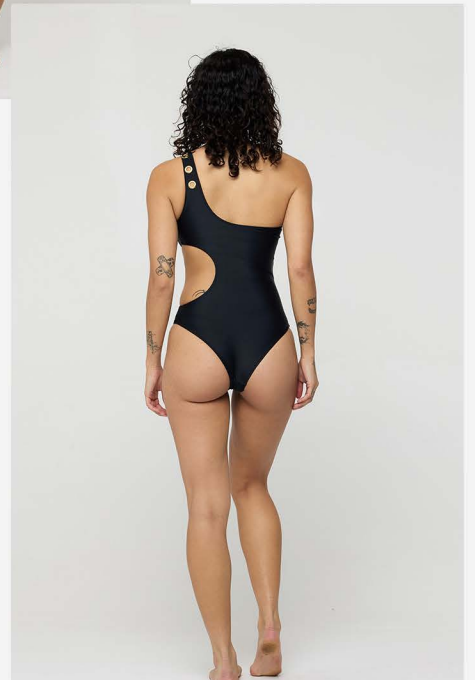

Back Bone
SWIM

Back Bone

THE POLLY: TWO-PIECE SWIMSUIT

Color : BLACK

DETAILS: GOLD GROMMET DETAILING

Back Bone

THE POLLY: TWO-PIECE SWIMSUIT

Color : HIGH TIDE

DETAILS: GOLD GROMMET DETAILING

Back Bone

THE KIRA: ONE-PIECE SWIMSUIT

Color : PINK SALT

DETAILS: GOLD GROMMET DETAILING

Back Bone

THE KIRA: ONE-PIECE SWIMSUIT

Color: DEEP SEA

DETAILS: GOLD GROMMET DETAILING

Back Bone

THE KIRA: ONE-PIECE SWIMSUIT

Color : CORAL GARDEN

DETAILS: GOLD GROMMET DETAILING

Back Bone

THE ANNABELLE: ONE-PIECE SWIMSUIT

Color : BLACK

DETAILS: GOLD GROMMET DETAILING

Back Bone

THE ANNABELLE: ONE-PIECE SWIMSUIT

Color : HIGH TIDE

DETAILS: GOLD GROMMET DETAILING

Back Bone

THE ANNABELLE: ONE-PIECE SWIMSUIT

Color : RED REEF