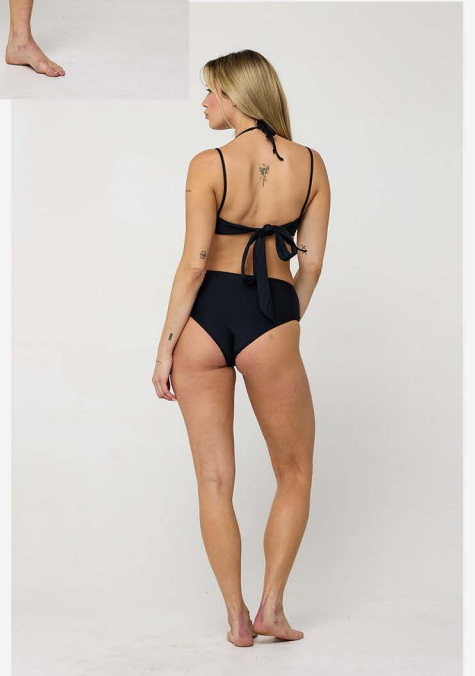

Back Bone
SWIM

Back Bone

THE POLLY: TWO-PIECE SWIMSUIT

Color : BLACK

DETAILS: GOLD GROMMET DETAILING

Back Bone

THE POLLY: TWO-PIECE SWIMSUIT

Color : HIGH TIDE

DETAILS: GOLD GROMMET DETAILING

Back Bone

THE POLLY: TWO-PIECE SWIMSUIT

Color : RED REEF

DETAILS: GOLD GROMMET DETAILING

Back Bone

THE POLLY: TWO-PIECE SWIMSUIT

Color : MALIBU

DETAILS: GOLD GROMMET DETAILING

Back Bone

THE POLLY: TWO-PIECE SWIMSUIT

COLOR: PINK SALT

DETAILS: GOLD GROMMET DETAILING

Back Bone

THE POLLY: TWO-PIECE SWIMSUIT

Color : HIGH TIDE

DETAILS: GOLD GROMMET DETAILING

Back Bone

THE POLLY: TWO-PIECE SWIMSUIT

Color : CORAL GARDEN

DETAILS: GOLD GROMMET DETAILING

Back Bone

THE MORGAN: ONE-PIECE SWIMSUIT

Color : BLACK