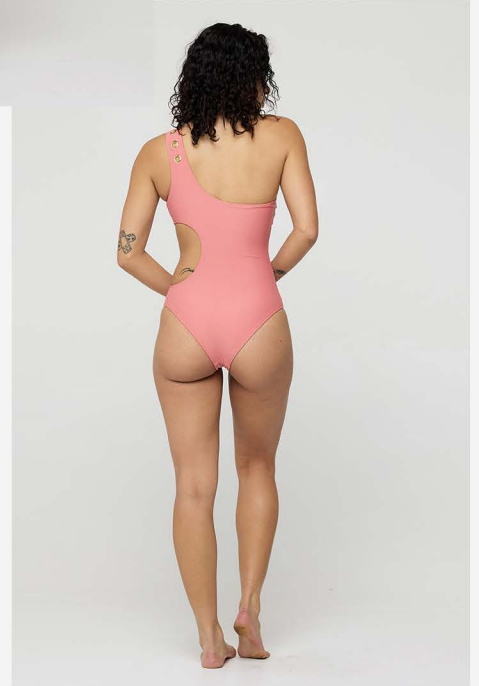

Back Bone
SWIM

Back Bone

THE POLLY: TWO-PIECE SWIMSUIT

Color : BLACK

DETAILS: GOLD GROMMET DETAILING

Back Bone

THE POLLY: TWO-PIECE SWIMSUIT

Color : HIGH TIDE

DETAILS: GOLD GROMMET DETAILING

Back Bone

THE ANNABELLE: ONE-PIECE SWIMSUIT

Color : HIGH TIDE

DETAILS: GOLD GROMMET DETAILING

Back Bone

THE ANNABELLE: ONE-PIECE SWIMSUIT

Color : RED REEF

DETAILS: GOLD GROMMET DETAILING

Back Bone

THE ANNABELLE: ONE-PIECE SWIMSUIT

Color : MALIBU

DETAILS: GOLD GROMMET DETAILING

Back Bone

THE ANNABELLE: ONE-PIECE SWIMSUIT

Color : PINK SALT

DETAILS: GOLD GROMMET DETAILING

Back Bone

THE ANNABELLE: ONE-PIECE SWIMSUIT

Color : DEEP SEA

DETAILS: GOLD GROMMET DETAILING

Back Bone

THE ANNABELLE: ONE-PIECE SWIMSUIT

Color : CORAL GARDEN