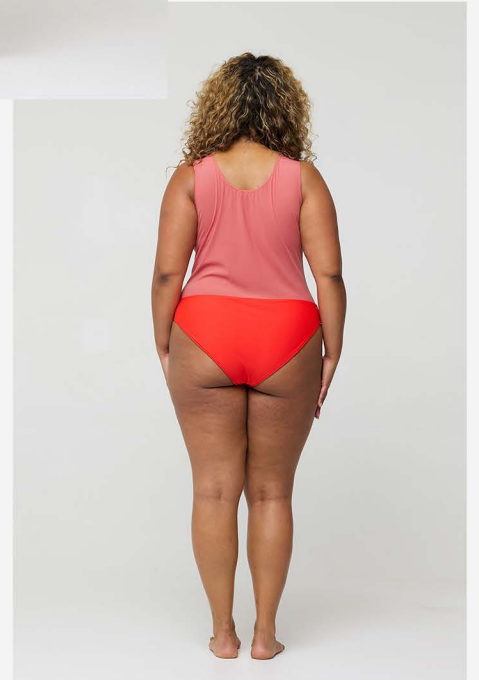

Back Bone

THE MORGAN: ONE-PIECE SWIMSUIT

Color : RED REEF

DETAILS: GOLD GROMMET DETAILING