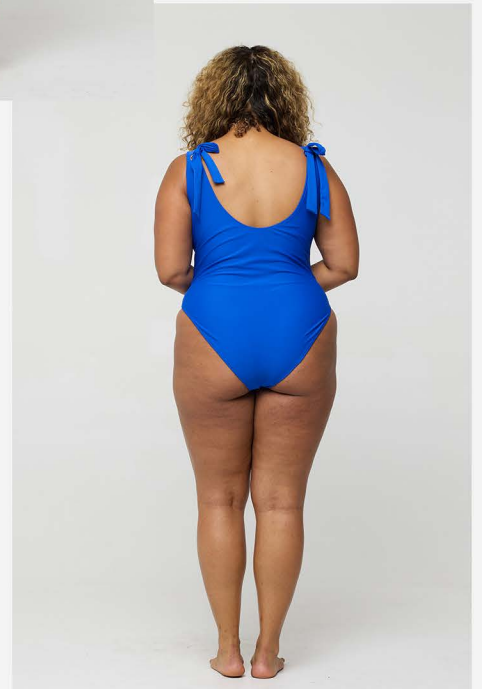

Back Bone
SWIM

Back Bone

THE POLLY: TWO-PIECE SWIMSUIT

Color : BLACK

DETAILS: GOLD GROMMET DETAILING

Back Bone

THE POLLY: TWO-PIECE SWIMSUIT

Color : HIGH TIDE

DETAILS: GOLD GROMMET DETAILING

Back Bone

THE TONEY: ONE-PIECE SWIMSUIT

Color : DEEP SEA

DETAILS: GOLD GROMMET DETAILING

Back Bone

THE TONEY: ONE-PIECE SWIMSUIT

Color : CORAL GARDEN

DETAILS: GOLD GROMMET DETAILING

Back Bone

THE KIRA: ONE-PIECE SWIMSUIT

Color : BLACK

DETAILS: GOLD GROMMET DETAILING

Back Bone

THE KIRA: ONE-PIECE SWIMSUIT

Color: HIGH TIDE

DETAILS: GOLD GROMMET DETAILING

Back Bone

THE KIRA: ONE-PIECE SWIMSUIT

Color : RED REEF

DETAILS: GOLD GROMMET DETAILING

Back Bone

THE KIRA: ONE-PIECE SWIMSUIT

Color : MALIBU