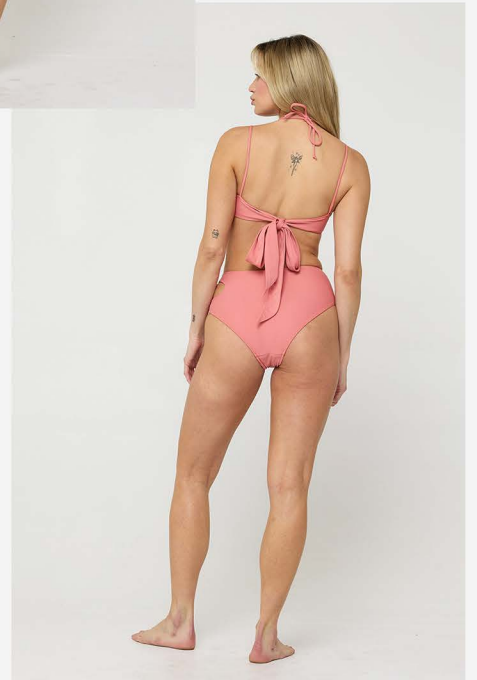

Back Bone
SWIM

Back Bone

THE POLLY: TWO-PIECE SWIMSUIT

Color : BLACK

DETAILS: GOLD GROMMET DETAILING

Back Bone

THE POLLY: TWO-PIECE SWIMSUIT

Color : HIGH TIDE

DETAILS: GOLD GROMMET DETAILING

Back Bone

THE POLLY: TWO-PIECE SWIMSUIT

Color : RED REEF

DETAILS: GOLD GROMMET DETAILING

Back Bone

THE POLLY: TWO-PIECE SWIMSUIT

Color : MALIBU

DETAILS: GOLD GROMMET DETAILING

Back Bone

THE POLLY: TWO-PIECE SWIMSUIT

COLOR: PINK SALT

DETAILS: GOLD GROMMET DETAILING

Back Bone

THE POLLY: TWO-PIECE SWIMSUIT

Color : HIGH TIDE

DETAILS: GOLD GROMMET DETAILING

Back Bone

THE POLLY: TWO-PIECE SWIMSUIT

Color : CORAL GARDEN

DETAILS: GOLD GROMMET DETAILING

Back Bone

THE MORGAN: ONE-PIECE SWIMSUIT

Color : BLACK