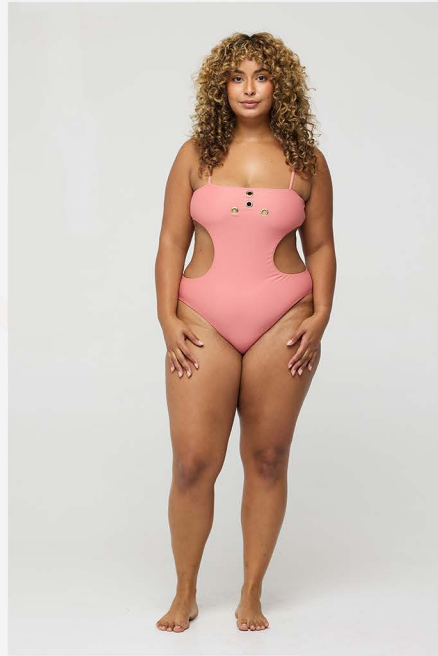

Back Bone
SWIM

Back Bone

THE POLLY: TWO-PIECE SWIMSUIT

Color : BLACK

DETAILS: GOLD GROMMET DETAILING

Back Bone

THE POLLY: TWO-PIECE SWIMSUIT

Color : HIGH TIDE

DETAILS: GOLD GROMMET DETAILING

Back Bone

THE TONEY: ONE-PIECE SWIMSUIT

Color : HIGH TIDE

DETAILS: GOLD GROMMET DETAILING

Back Bone

THE TONEY: ONE-PIECE SWIMSUIT

Color : RED REEF

DETAILS: GOLD GROMMET DETAILING

Back Bone

THE TONEY: ONE-PIECE SWIMSUIT

Color : MALIBU

DETAILS: GOLD GROMMET DETAILING

Back Bone

THE TONEY: ONE-PIECE SWIMSUIT

Color : PINK SALT

DETAILS: GOLD GROMMET DETAILING

Back Bone

THE TONEY: ONE-PIECE SWIMSUIT

Color : DEEP SEA

DETAILS: GOLD GROMMET DETAILING

Back Bone

THE TONEY: ONE-PIECE SWIMSUIT

Color : CORAL GARDEN