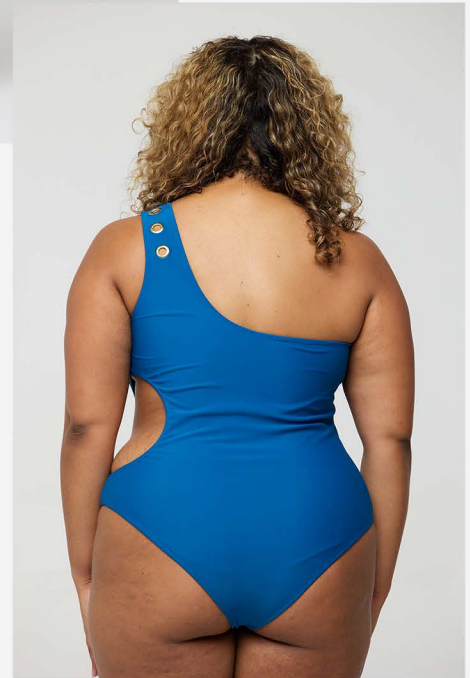

Back Bone
SWIM

Back Bone

THE POLLY: TWO-PIECE SWIMSUIT

Color : BLACK

DETAILS: GOLD GROMMET DETAILING

Back Bone

THE POLLY: TWO-PIECE SWIMSUIT

Color : HIGH TIDE

DETAILS: GOLD GROMMET DETAILING

Back Bone

THE ANNABELLE: ONE-PIECE SWIMSUIT

Color : DEEP SEA

DETAILS: GOLD GROMMET DETAILING

Back Bone

THE ANNABELLE: ONE-PIECE SWIMSUIT

Color : CORAL GARDEN