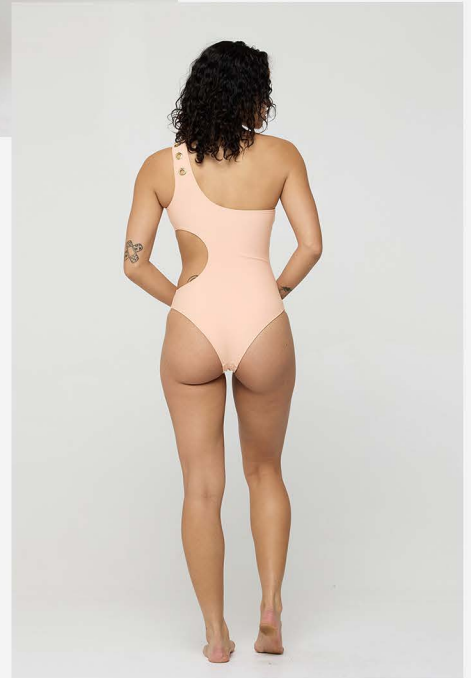

Back Bone

THE ANNABELLE: ONE-PIECE SWIMSUIT

Color : CORAL GARDEN

DETAILS: GOLD GROMMET DETAILING