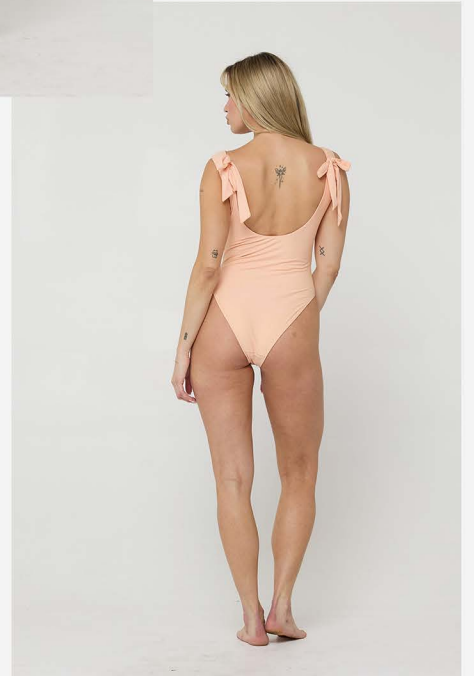

Back Bone
SWIM

Back Bone

THE POLLY: TWO-PIECE SWIMSUIT

Color : BLACK

DETAILS: GOLD GROMMET DETAILING

Back Bone

THE POLLY: TWO-PIECE SWIMSUIT

Color : HIGH TIDE

DETAILS: GOLD GROMMET DETAILING

Back Bone

THE KIRA: ONE-PIECE SWIMSUIT

Color : PINK SALT

DETAILS: GOLD GROMMET DETAILING

Back Bone

THE KIRA: ONE-PIECE SWIMSUIT

Color: DEEP SEA

DETAILS: GOLD GROMMET DETAILING

Back Bone

THE KIRA: ONE-PIECE SWIMSUIT

Color : CORAL GARDEN

DETAILS: GOLD GROMMET DETAILING

Back Bone

THE ANNABELLE: ONE-PIECE SWIMSUIT

Color : BLACK

DETAILS: GOLD GROMMET DETAILING

Back Bone

THE ANNABELLE: ONE-PIECE SWIMSUIT

Color : HIGH TIDE

DETAILS: GOLD GROMMET DETAILING

Back Bone

THE ANNABELLE: ONE-PIECE SWIMSUIT

Color : RED REEF