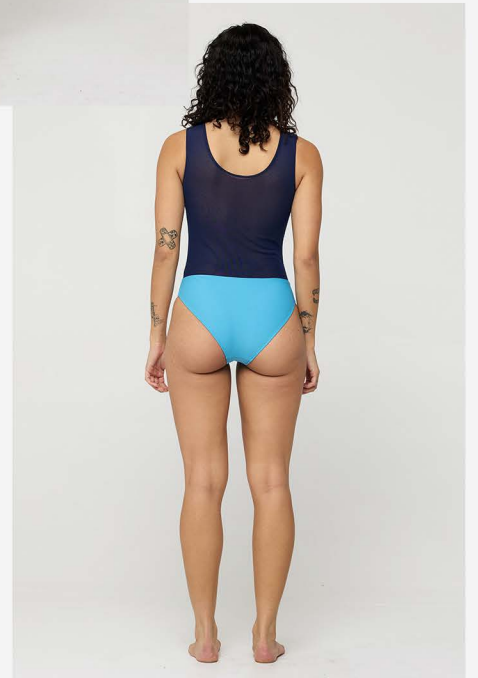

DETAILS: GOLD GROMMET DETAILING

Back Bone

THE POLLY: TWO-PIECE SWIMSUIT

COLOR: PINK SALT

DETAILS: GOLD GROMMET DETAILING

Back Bone

THE POLLY: TWO-PIECE SWIMSUIT

Color : HIGH TIDE

DETAILS: GOLD GROMMET DETAILING

Back Bone

THE MORGAN: ONE-PIECE SWIMSUIT

Color : HIGH TIDE

DETAILS: GOLD GROMMET DETAILING

Back Bone

THE MORGAN: ONE-PIECE SWIMSUIT

Color : RED REEF

DETAILS: GOLD GROMMET DETAILING

Back Bone

THE MORGAN: ONE-PIECE SWIMSUIT

Color : MALIBU

DETAILS: GOLD GROMMET DETAILING

Back Bone

THE MORGAN: ONE-PIECE SWIMSUIT

Color : PINK SALT

DETAILS: GOLD GROMMET DETAILING

Back Bone

THE MORGAN: ONE-PIECE SWIMSUIT

Color : MALIBU

DETAILS: GOLD GROMMET DETAILING

Back Bone

THE MORGAN: ONE-PIECE SWIMSUIT

Color : CORAL GARDEN